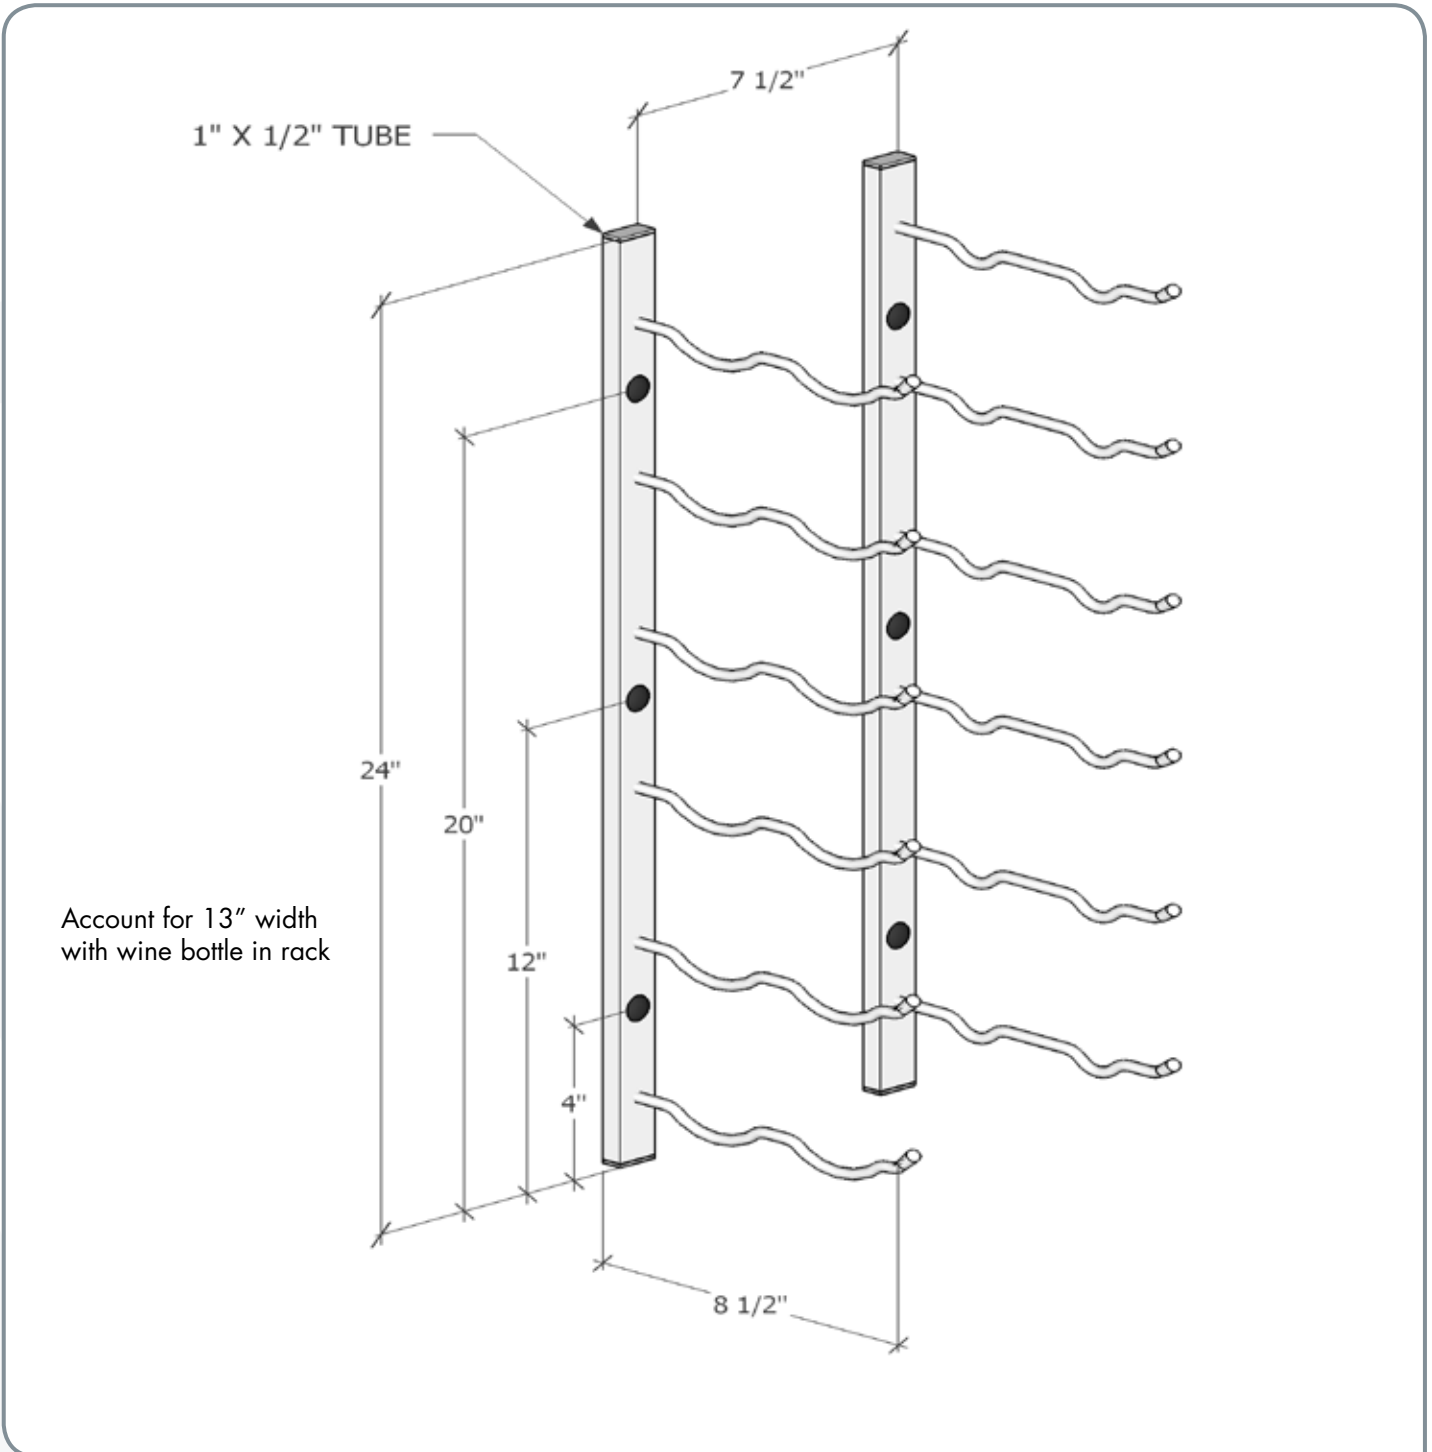

# W Series 2'

Spec sheet for WS-22, 12-bottle wine rack

**VINTAGEVIEW®**  
MOVING WINE STORAGE FORWARD

4690 Joliet St., Denver, CO 80239 | phone: 866.650.1500 | fax: 866.650.1501 | [VintageView.com](http://VintageView.com)