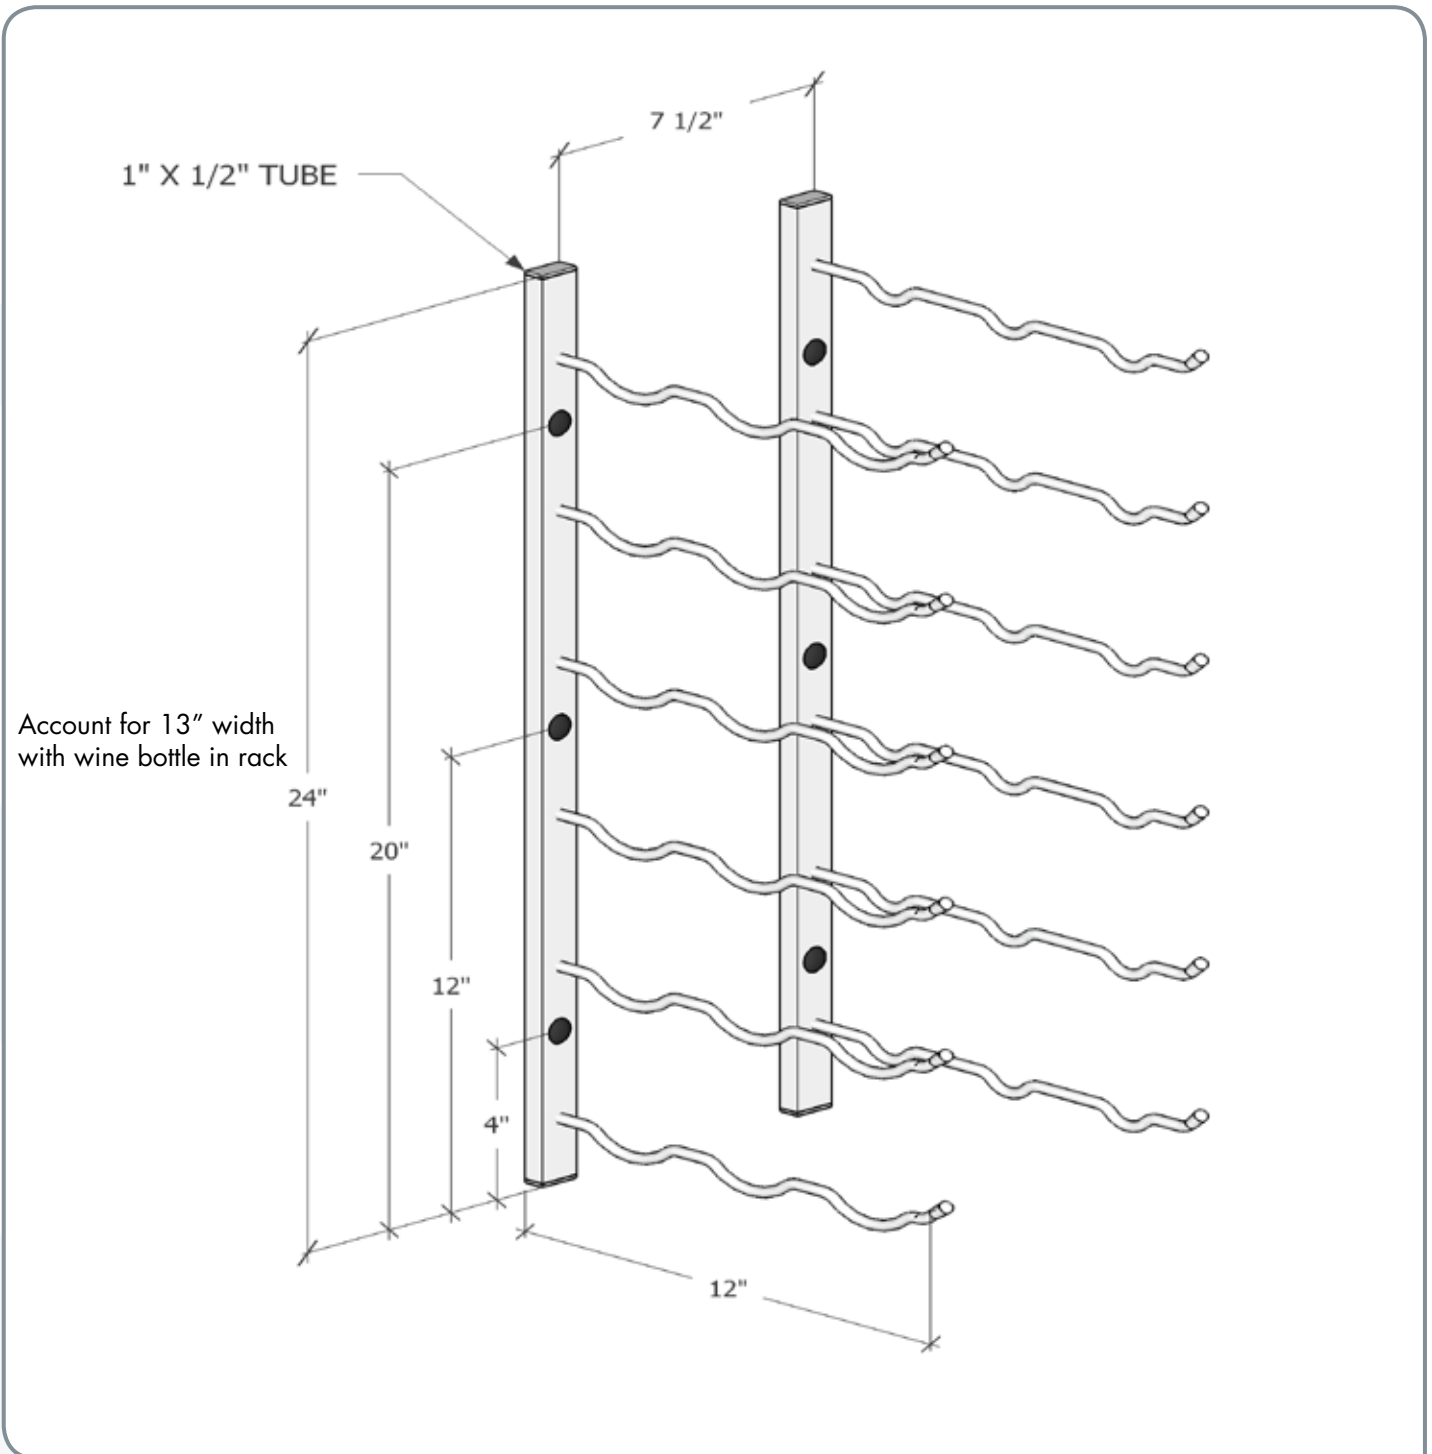

W Series 2'

Spec Sheet for WS-23, 18-bottle wine rack

VINTAGEVIEW®
MOVING WINE STORAGE FORWARD

4690 Joliet St., Denver, CO 80239 | phone: 866.650.1500 | fax: 866.650.1501 | VintageView.com

For product warranty information, please visit vintageview.com/warranty