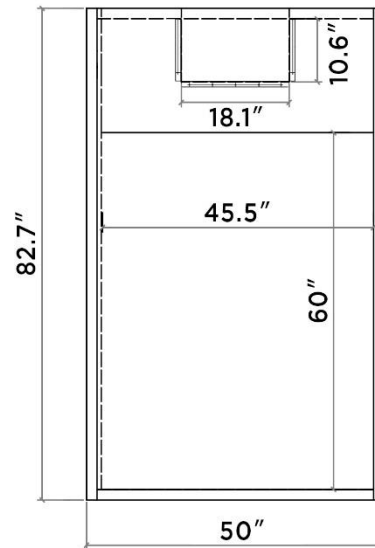

BILD Wine Cabinet

Cut Sheet

TOP VIEW

FRONT VIEW

SIDE VIEW
(With Cooling Unit Opening)