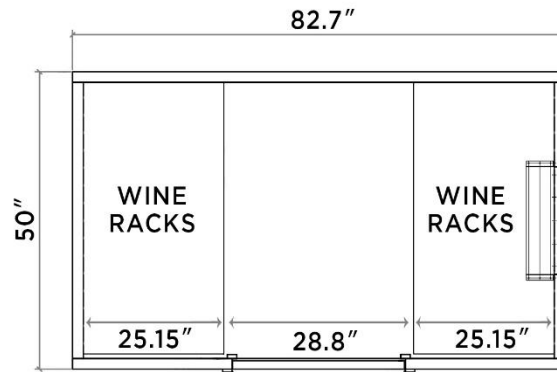

BILD Wine Cabinet

Cut Sheet

TOP VIEW

FRONT VIEW

SIDE VIEW
(With Cooling Unit Opening)