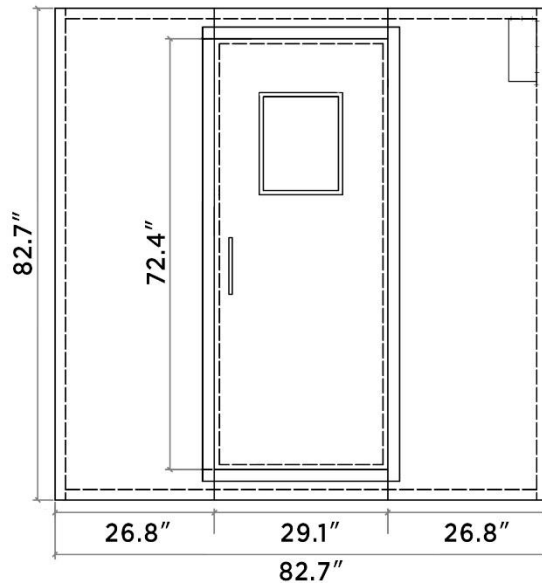

BILD Wine Cabinet

Cut Sheet

TOP VIEW

FRONT VIEW

SIDE VIEW
(With Cooling Unit Opening)