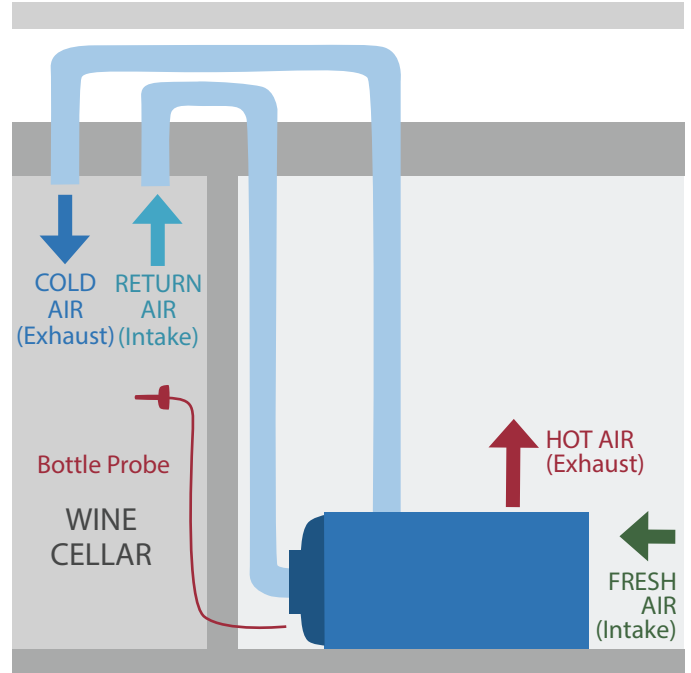

# Configuration Options Air Handlers

## 1. Floor Mount / No Ducting

Hot exhaust and/or fresh intake can also be ducted.

## 3. Split Configuration / No Ducting

Hot exhaust and/or fresh intake can also be ducted.

## 4. Split Configuration / Front Ducted

Hot exhaust and/or fresh intake can also be ducted.