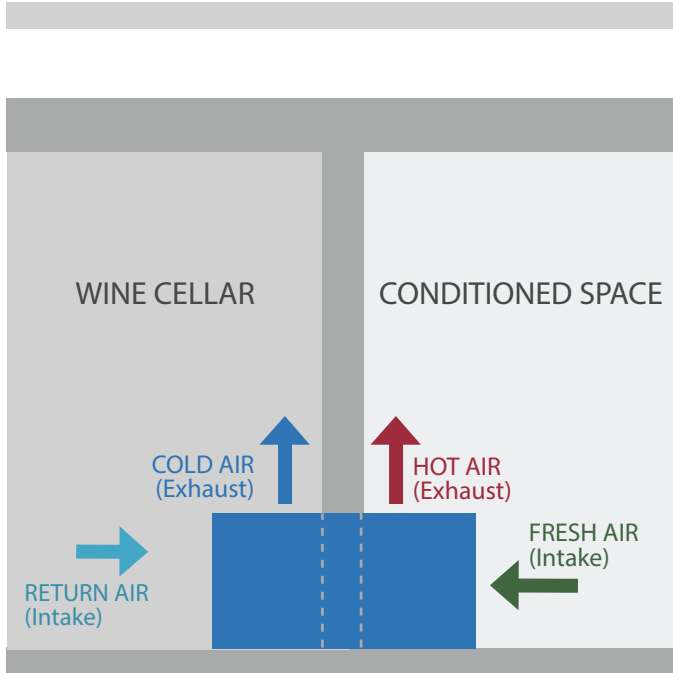

# Configuration Options Air Handlers

## 1. Floor Mount / No Ducting

Hot exhaust and/or fresh intake can also be ducted.

## 3. Split Configuration / No Ducting

Hot exhaust and/or fresh intake can also be ducted.

## 4. Split Configuration / Front Ducted

Hot exhaust and/or fresh intake can also be ducted.